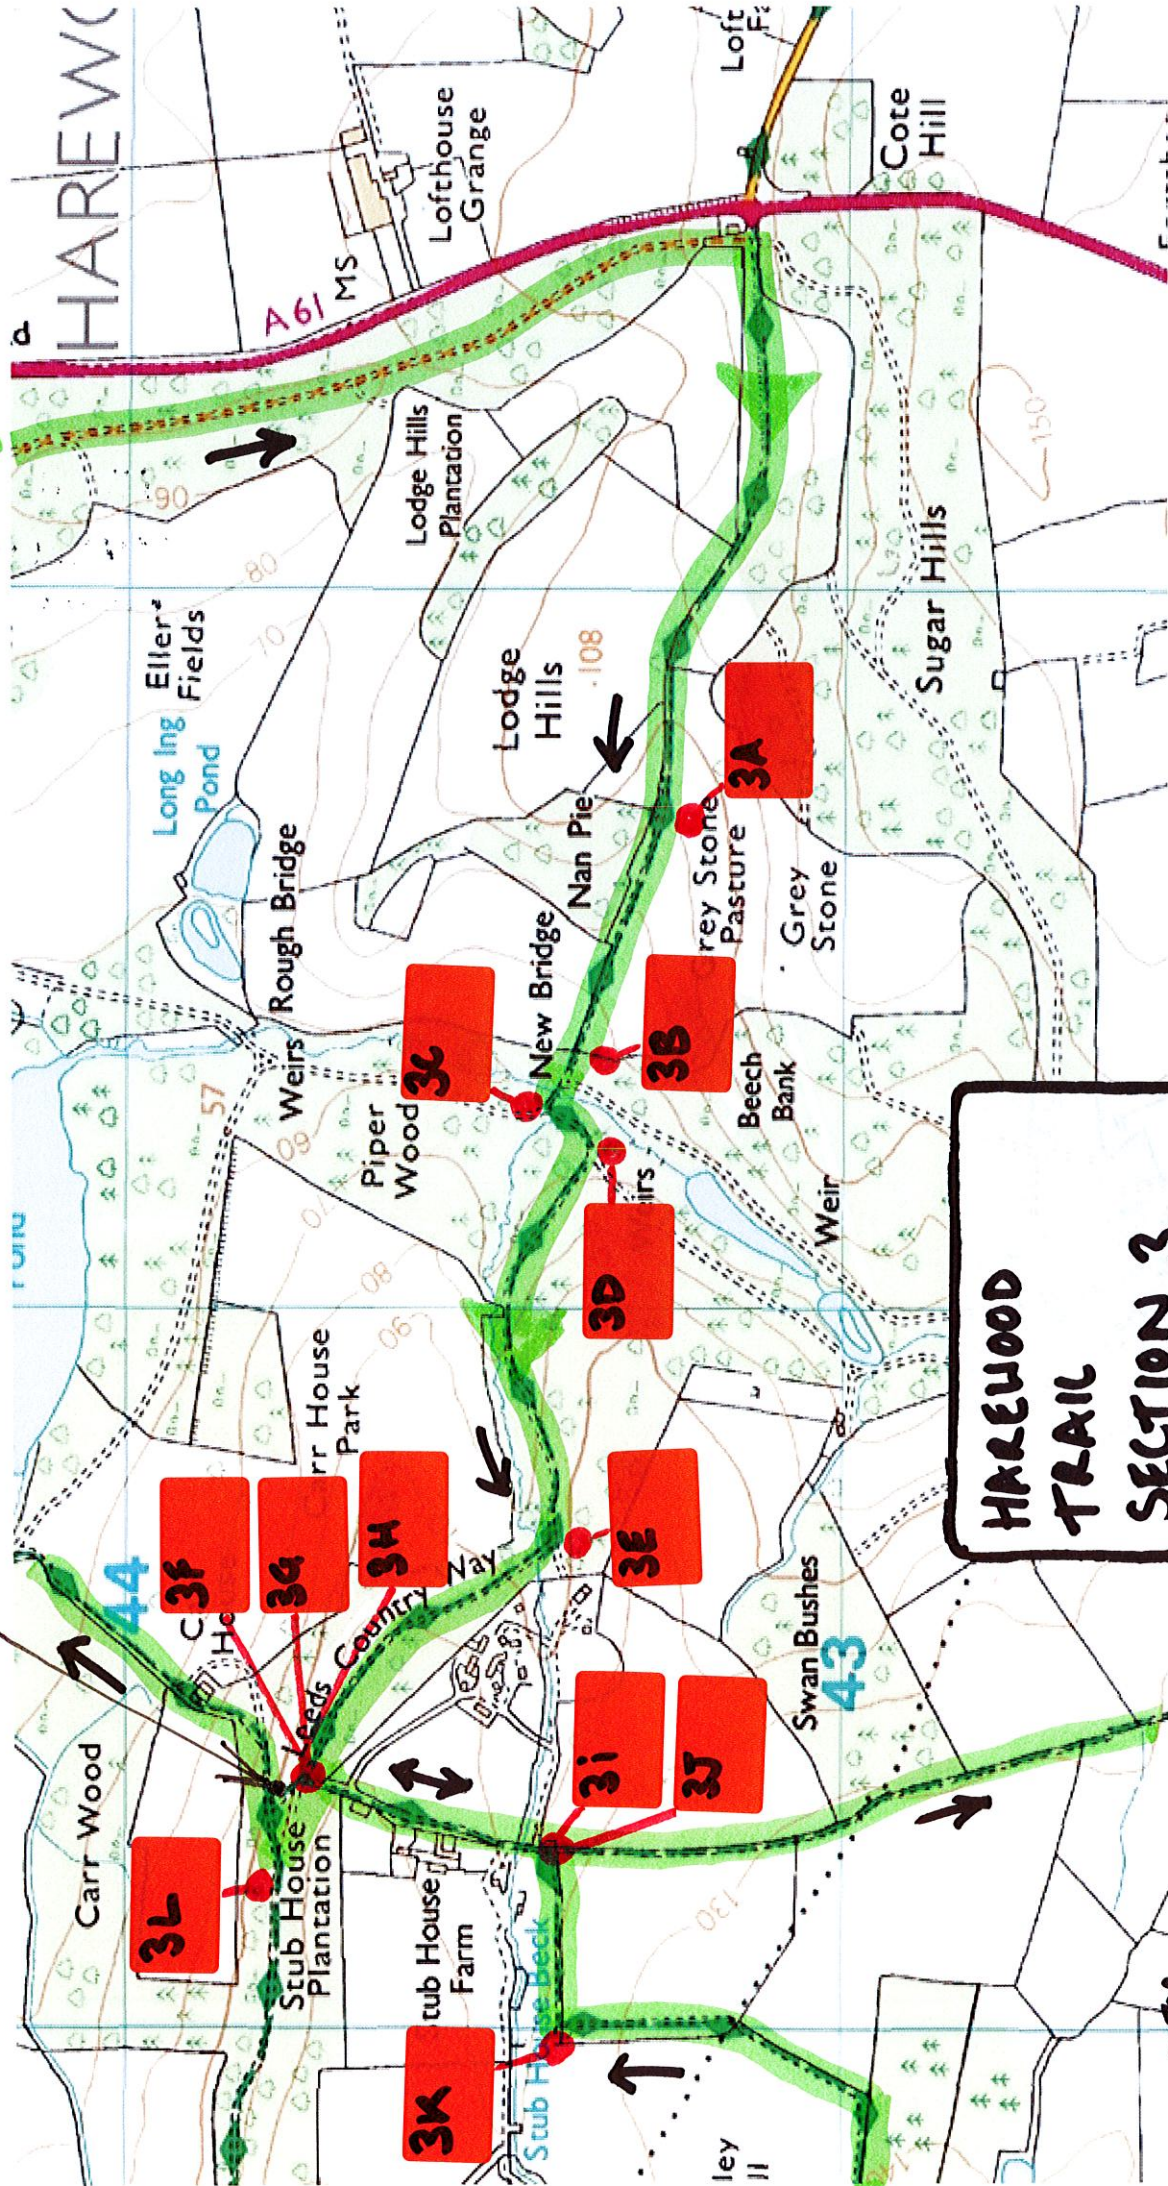

TAPE OFF STEEP SLOPE

HAREWOOD TRAIL SECTION 3

KEY
ROUTE
MARSHAL(S)