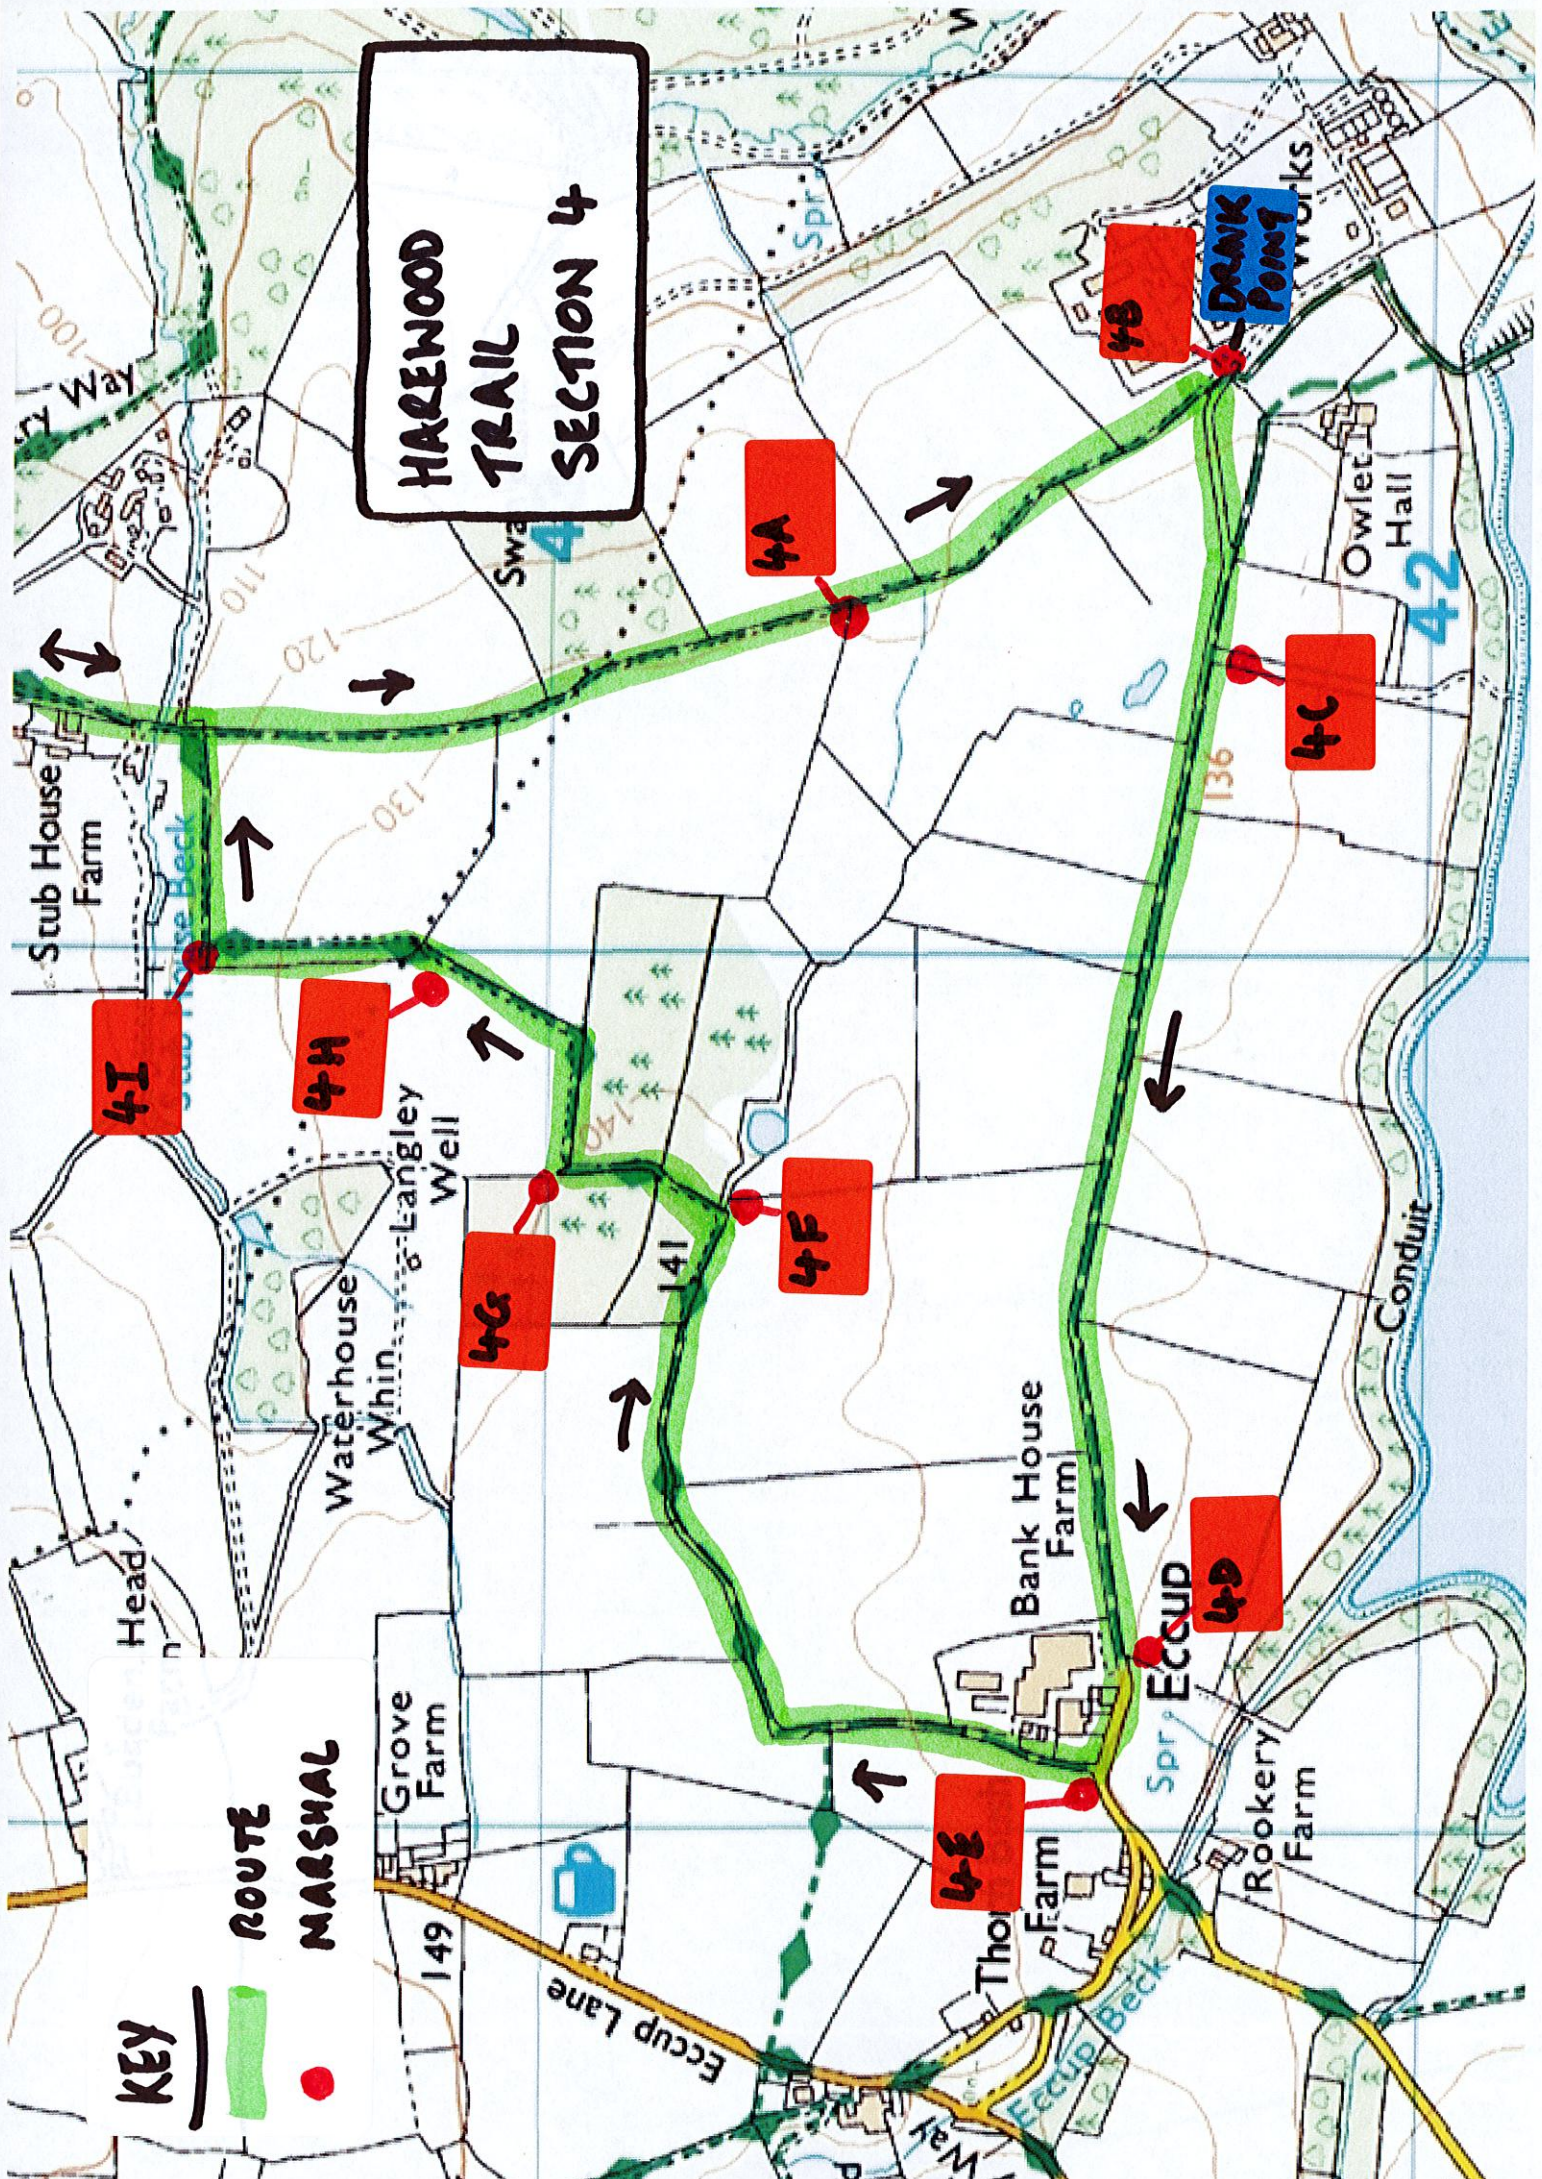

HAREWOOD TRAIL SECTION 4

KEY

ROUTE

MARSHAL